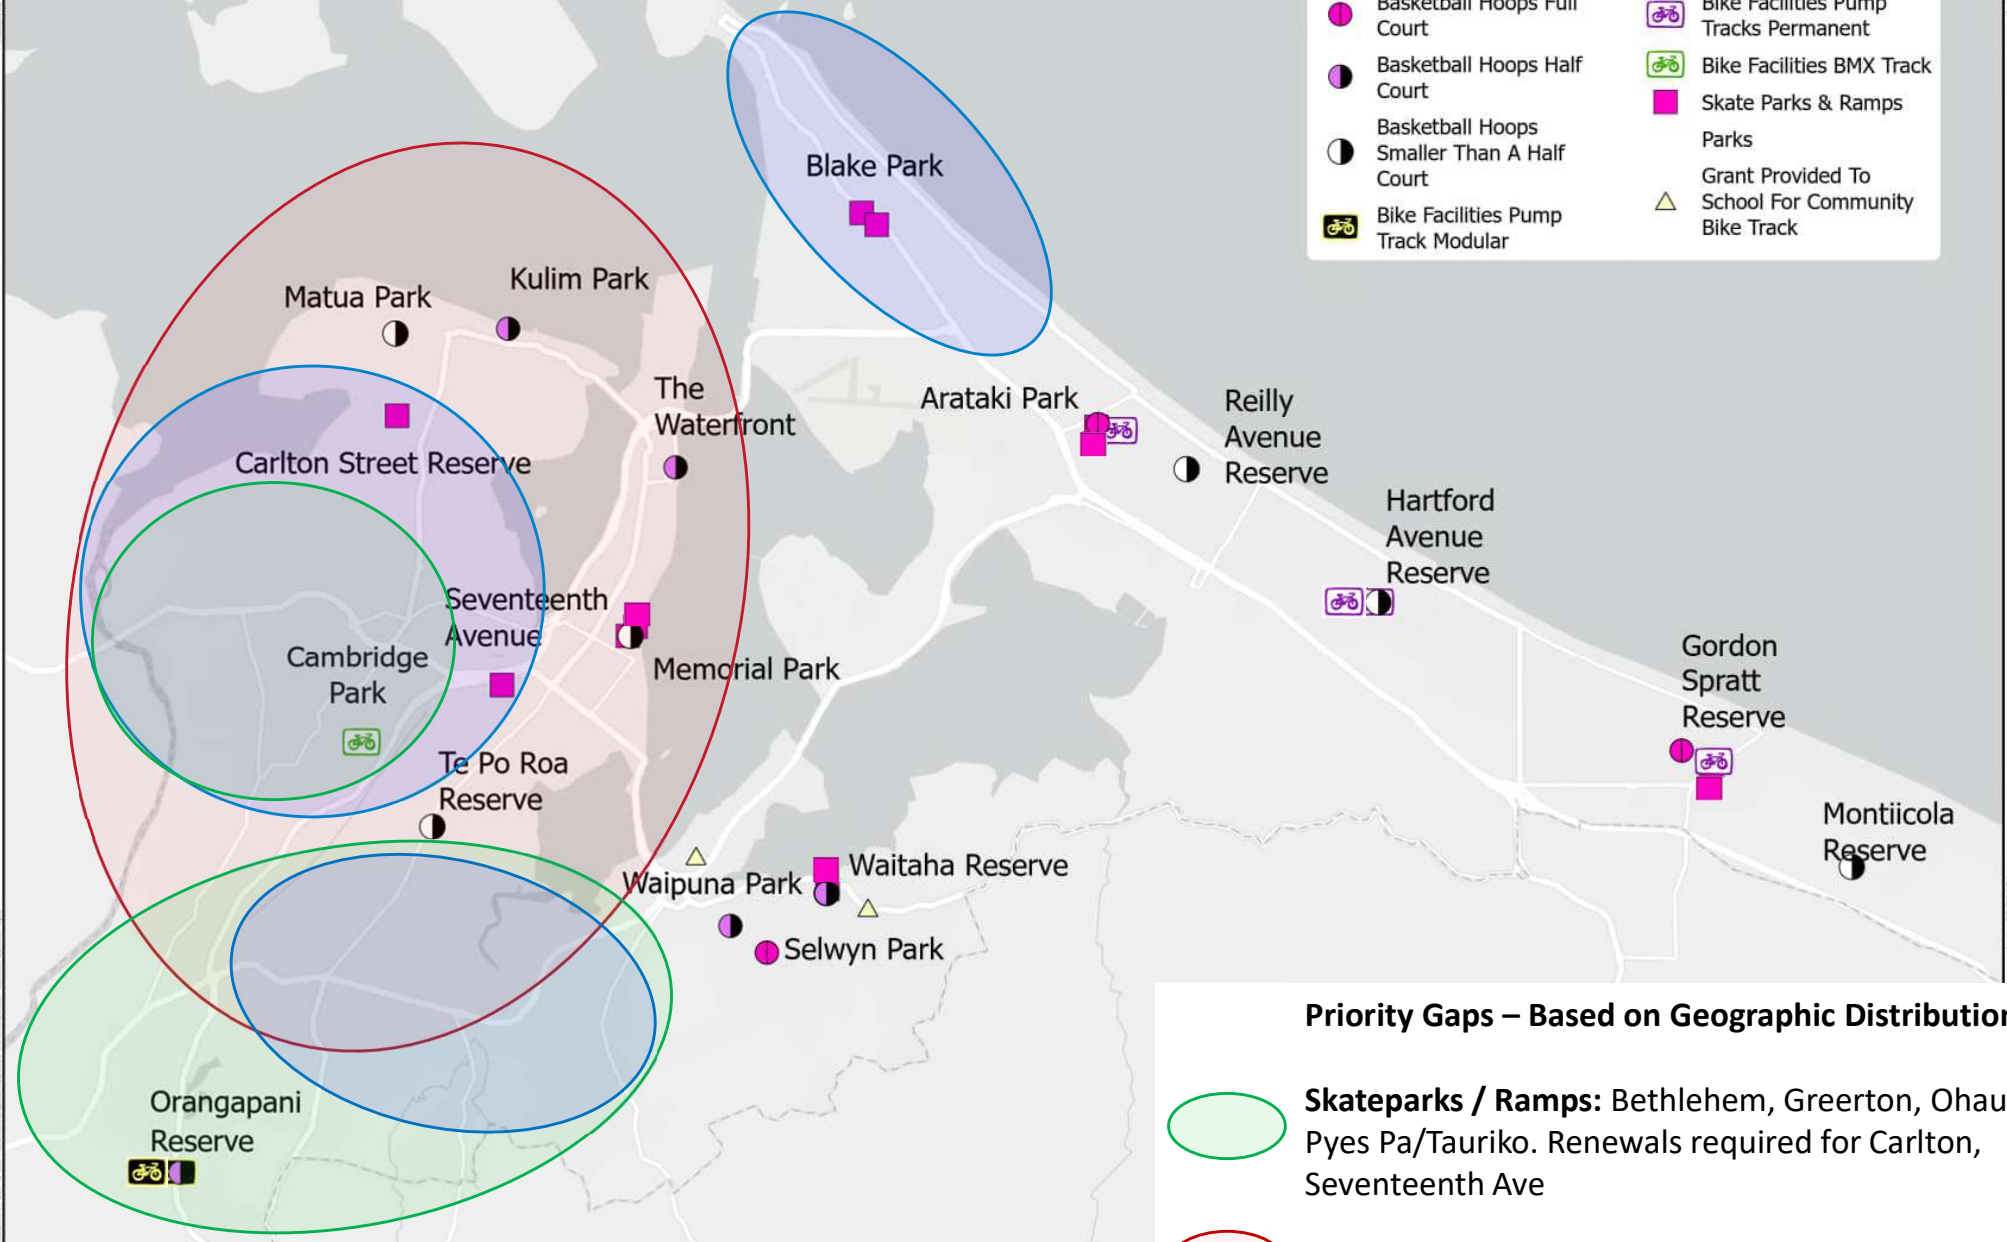

# Basketball hoops, roller and wheeled facilities

## Legend

-  Basketball Hoops Full Court
-  Basketball Hoops Half Court
-  Basketball Hoops Smaller Than A Half Court
-  Bike Facilities Pump Track Modular
-  Bike Facilities Pump Tracks Permanent
-  Bike Facilities BMX Track
-  Skate Parks & Ramps
-  Parks
-  Grant Provided To School For Community Bike Track

### Priority Gaps – Based on Geographic Distribution

-  **Skateparks / Ramps:** Bethlehem, Greerton, Ohauti, Pyes Pa/Tauriko. Renewals required for Carlton, Seventeenth Ave
-  **Pump Tracks:** West of the city
-  **Basketball Hoops:** Bethlehem, Greerton, Mount Maunganui; Ohauti, Otumoetai, Pyes Pa